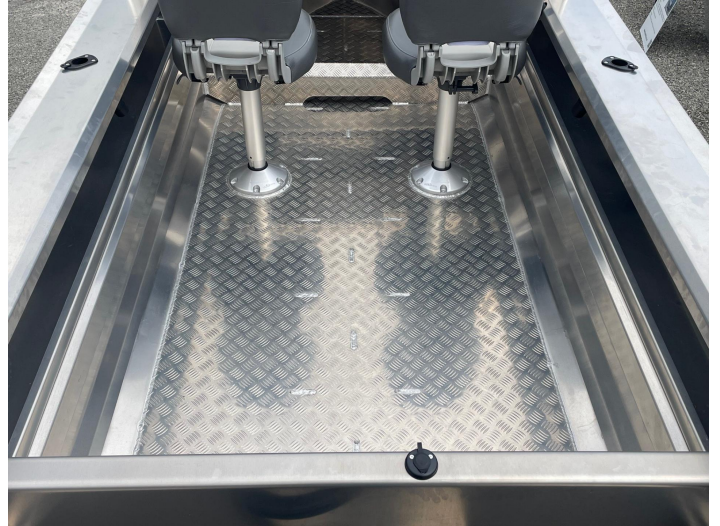

Boat City are a family business that have been at the forefront of the marine industry since 1962.

With one of the largest ranges of brands both new and used boats and motors, you can purchase with confidence that we will have something to suit your needs.

We can ship anywhere in the country any time, just ask us for a quote.

For everything on the water and more.