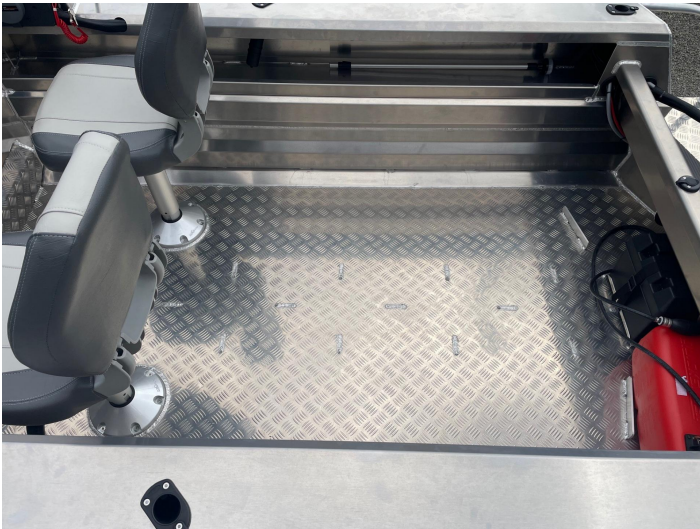

Boat City are a family business that have been at the forefront of the marine industry since 1962.

With one of the largest ranges of brands both new and used boats and motors, you can purchase with confidence that we will have something to suit your needs.

We can ship anywhere in the country any time, just ask us for a quote.

For everything on the water and more.